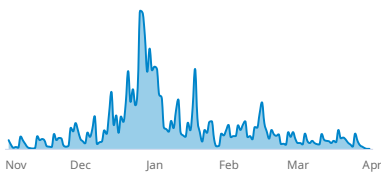

Demand Capture: Date-specific guest days / searches. This measures conversion.

Northern Hemisphere Searches

Searches for ski resorts in the Northern Hemisphere

Searches: Last 15 Order Dates

Searches for 2019-20 Season: Last 15 Order Dates

Searches by Geography

Searches happening now for the 2019-20 season

The North American regions are approximations of NSAA regions.

Northeast

Southeast

Midwest

Canada

Pacific Northwest