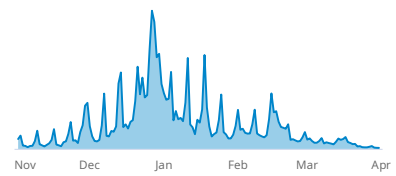

Partner Direct

Platform Bookings Last Week

Liftopia.com

17,715
Searches

▲ 7.55% Last Week

40.09%
Demand Capture

▲ 5.79% Last Week

39,684
Searches

▲ 155.55% Last Week

3.20%
Demand Capture

▼ 58.79% Last Week

Key Definitions

Searches: Searches from the Northern Hemisphere on Liftopia.com and ski partner direct channels. This measures traffic generation.

Demand Capture: Date-specific guest days / searches. This measures conversion.

Northern Hemisphere Searches

Searches for ski resorts in the Northern Hemisphere

Searches by Geography

Searches happening now for the 2019-20 season

The North American regions are approximations of NSAA regions.

Northeast

Questions?

Contact Us: partners@liftopia.com