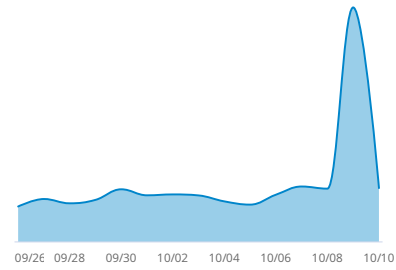

Partner Direct

Platform Bookings Last Week

Liftopia.com

17,715
Searches

▲ 7.55% Last Week

40.09%
Demand Capture

▲ 5.79% Last Week

39,684
Searches

▲ 155.55% Last Week

3.20%
Demand Capture

▼ 58.79% Last Week

Key Definitions

Searches: Searches from the Northern Hemisphere on Liftopia.com and ski partner direct channels. This measures traffic generation.

Demand Capture: Date-specific guest days / searches. This measures conversion.

Northern Hemisphere Searches

Searches for ski resorts in the Northern Hemisphere

Searches: Last 15 Order Dates

Searches for 2019-20 Season: Last 15 Order Dates