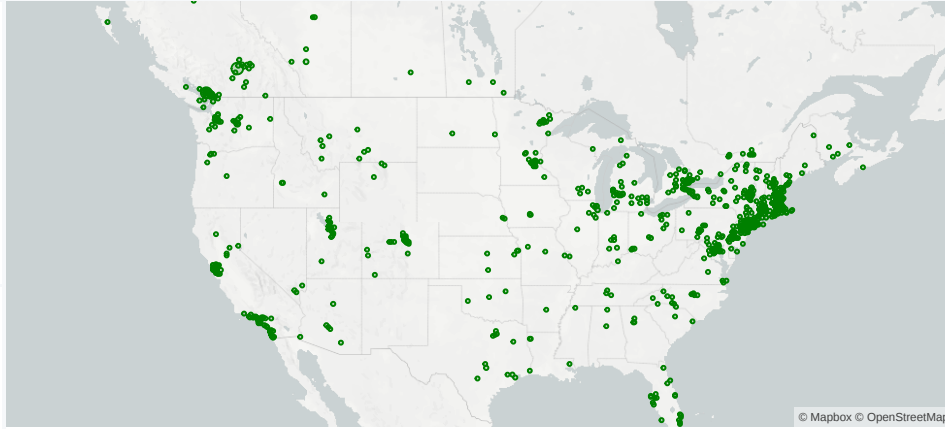

Partner Direct

Platform Bookings Last Week

Liftopia.com

17,715
Searches

▲ 7.55% Last Week

40.09%
Demand Capture

▲ 5.79% Last Week

39,684
Searches

▲ 155.55% Last Week

3.20%
Demand Capture

▼ 58.79% Last Week

Key Definitions

Searches: Searches from the Northern Hemisphere on Liftopia.com and ski partner direct channels. This measures traffic generation.

Demand Capture: Date-specific guest days / searches. This measures conversion.

Northern Hemisphere Searches

Searches for ski resorts in the Northern Hemisphere

Searches: Last 15 Order Dates

Searches for 2019-20 Season: Last 15 Order Dates

Searches by Geography

Searches happening now for the 2019-20 season

The North American regions are approximations of NSAA regions.

Northeast

Southeast

Midwest

Canada

Pacific Northwest