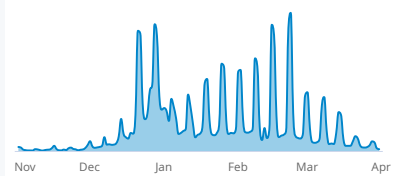

Partner Direct

Platform Bookings Last Week

Liftopia.com

17,715
Searches

▲ 7.55% Last Week

40.09%
Demand Capture

▲ 5.79% Last Week

39,684
Searches

▲ 155.55% Last Week

3.20%
Demand Capture

▼ 58.79% Last Week

Key Definitions

Searches: Searches from the Northern Hemisphere on Liftopia.com and ski partner direct channels. This measures traffic generation.

Demand Capture: Date-specific guest days / searches. This measures conversion.

Northern Hemisphere Searches

Searches for ski resorts in the Northern Hemisphere

Searches by Geography

Searches happening now for the 2019-20 season

The North American regions are approximations of NSAA regions.

Europe

Questions?

Contact Us: partners@liftopia.com