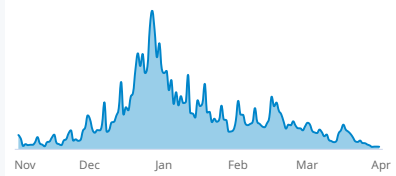

Demand Capture: Date-specific guest days / searches. This measures conversion.

Northern Hemisphere Searches

Searches for ski resorts in the Northern Hemisphere

Searches: Last 15 Order Dates

Searches for 2019-20 Season: Last 15 Order Dates

Searches by Geography

Searches happening now for the 2019-20 season

The North American regions are approximations of NSAA regions.

Northeast

Southeast

Midwest

Canada

Pacific Northwest