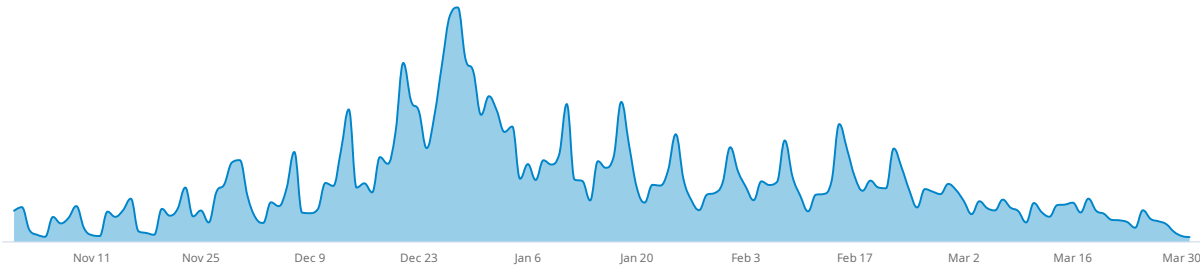

▲ 155.55% Last Week

3.20%
Demand Capture

▼ 58.79% Last Week

Key Definitions

Searches: Searches from the Northern Hemisphere on Liftopia.com and ski partner direct channels. This measures traffic generation.

Demand Capture: Date-specific guest days / searches. This measures conversion.

Northern Hemisphere Searches

Searches for ski resorts in the Northern Hemisphere

Searches: Last 15 Order Dates

Searches for 2019-20 Season: Last 15 Order Dates