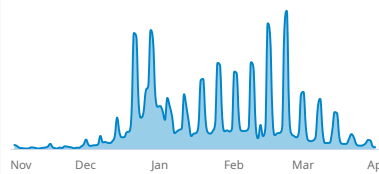

Partner Direct

Platform Bookings Last Week

Liftopia.com

16,471
Searches

▲ 14.91% Last Week

37.90%
Demand Capture

▲ 11.20% Last Week

15,529
Searches

▲ 37.97% Last Week

7.75%
Demand Capture

▲ 4.13% Last Week

Key Definitions

Searches: Searches from the Northern Hemisphere on Liftopia.com and ski partner direct channels. This measures traffic generation.

Demand Capture: Date-specific guest days / searches. This measures conversion.

Northern Hemisphere Searches

Searches for ski resorts in the Northern Hemisphere

Searches by Geography

Searches happening now for the 2019-20 season

The North American regions are approximations of NSAA regions.

Europe

Questions?

Contact Us: partners@liftopia.com