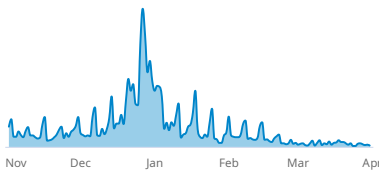

Demand Capture: Date-specific guest days / searches. This measures conversion.

Northern Hemisphere Searches

Searches for ski resorts in the Northern Hemisphere

Searches: Last 15 Order Dates

Searches for 2019-20 Season: Last 15 Order Dates

Searches by Geography

Searches happening now for the 2019-20 season

The North American regions are approximations of NSAA regions.

Northeast

Southeast

Midwest

Canada

Pacific Northwest