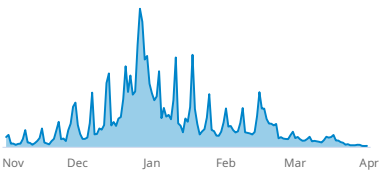

Partner Direct

Platform Bookings Last Week

Liftopia.com

16,471
Searches

▲ 14.91% Last Week

37.90%
Demand Capture

▲ 11.20% Last Week

15,529
Searches

▲ 37.97% Last Week

7.75%
Demand Capture

▲ 4.13% Last Week

Key Definitions

Searches: Searches from the Northern Hemisphere on Liftopia.com and ski partner direct channels. This measures traffic generation.

Demand Capture: Date-specific guest days / searches. This measures conversion.

Northern Hemisphere Searches

Searches for ski resorts in the Northern Hemisphere

Searches by Geography

Searches happening now for the 2019-20 season

The North American regions are approximations of NSAA regions.

Northeast

Questions?

Contact Us: partners@liftopia.com