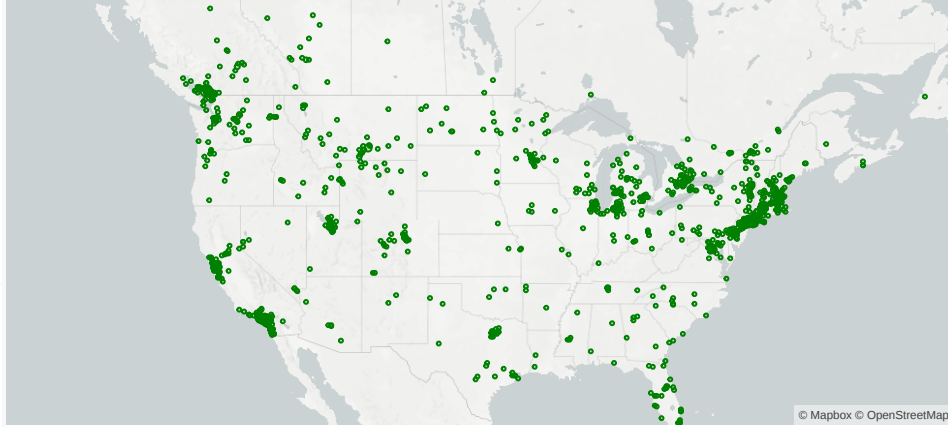

Partner Direct

Platform Bookings Last Week

Liftopia.com

16,471
Searches

▲ 14.91% Last Week

37.90%
Demand Capture

▲ 11.20% Last Week

15,529
Searches

▲ 37.97% Last Week

7.75%
Demand Capture

▲ 4.13% Last Week

Key Definitions

Searches: Searches from the Northern Hemisphere on Liftopia.com and ski partner direct channels. This measures traffic generation.

Demand Capture: Date-specific guest days / searches. This measures conversion.

Northern Hemisphere Searches

Searches for ski resorts in the Northern Hemisphere

Searches: Last 15 Order Dates

Searches for 2019-20 Season: Last 15 Order Dates

Searches by Geography

Searches happening now for the 2019-20 season

The North American regions are approximations of NSAA regions.

Northeast

Southeast

Midwest

Canada

Pacific Northwest