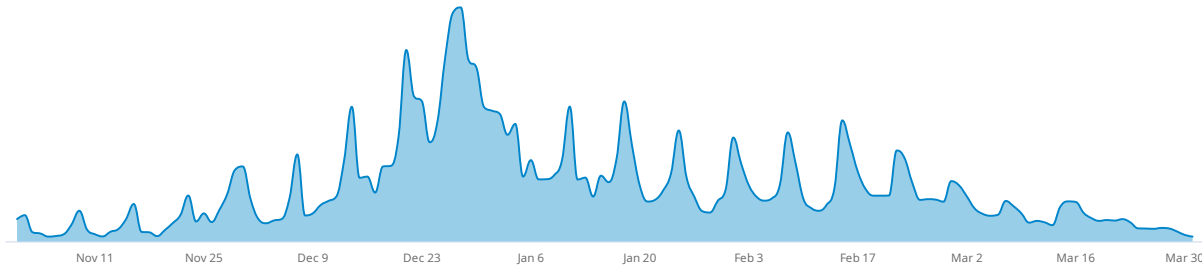

▲ 37.97% Last Week

7.75%
Demand Capture

▲ 4.13% Last Week

Key Definitions

Searches: Searches from the Northern Hemisphere on Liftopia.com and ski partner direct channels. This measures traffic generation.

Demand Capture: Date-specific guest days / searches. This measures conversion.

Northern Hemisphere Searches

Searches for ski resorts in the Northern Hemisphere

Searches: Last 15 Order Dates

Searches for 2019-20 Season: Last 15 Order Dates