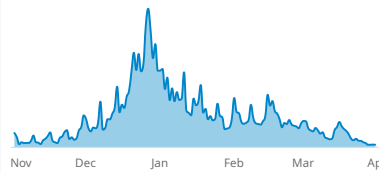

Demand Capture: Date-specific guest days / searches. This measures conversion.

Northern Hemisphere Searches

Searches for ski resorts in the Northern Hemisphere

Searches: Last 15 Order Dates

Searches for 2019-20 Season: Last 15 Order Dates

Searches by Geography

Searches happening now for the 2019-20 season

The North American regions are approximations of NSAA regions.

Northeast

Southeast

Midwest

Canada

Pacific Northwest