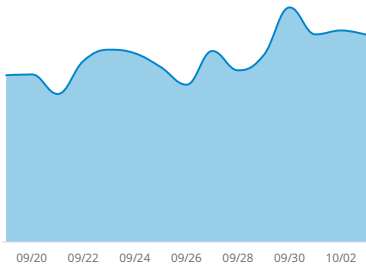

Partner Direct

Platform Bookings Last Week

Liftopia.com

16,471
Searches

▲ 14.91% Last Week

37.90%
Demand Capture

▲ 11.20% Last Week

15,529
Searches

▲ 37.97% Last Week

7.75%
Demand Capture

▲ 4.13% Last Week

Key Definitions

Searches: Searches from the Northern Hemisphere on Liftopia.com and ski partner direct channels. This measures traffic generation.

Demand Capture: Date-specific guest days / searches. This measures conversion.

Northern Hemisphere Searches

Searches for ski resorts in the Northern Hemisphere

Searches: Last 15 Order Dates

Searches for 2019-20 Season: Last 15 Order Dates