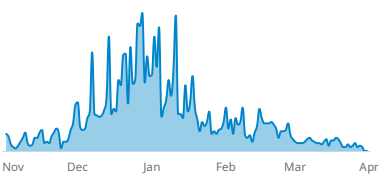

**Demand Capture:** Date-specific guest days / searches. This measures conversion.

Northern Hemisphere Searches

Searches for ski resorts in the Northern Hemisphere

Searches: Last 15 Order Dates

Searches for 2019-20 Season: Last 15 Order Dates

Searches by Geography

Searches happening now for the 2019-20 season

The North American regions are approximations of NSAA regions.

Northeast

Southeast

Midwest

Canada

Pacific Northwest