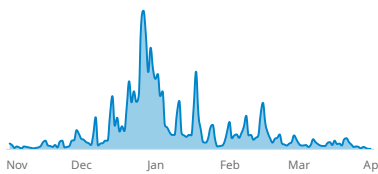

**Demand Capture:** Date-specific guest days / searches. This measures conversion.

Northern Hemisphere Searches

Searches for ski resorts in the Northern Hemisphere

Searches: Last 15 Order Dates

Searches for 2019-20 Season: Last 15 Order Dates

Searches by Geography

Searches happening now for the 2019-20 season

The North American regions are approximations of NSAA regions.

Northeast

Southeast

Midwest

Canada

Pacific Northwest