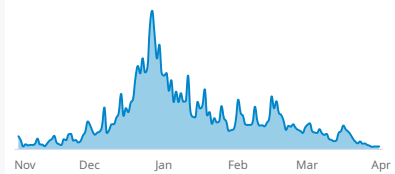

**Demand Capture:** Date-specific guest days / searches. This measures conversion.

Northern Hemisphere Searches

Searches for ski resorts in the Northern Hemisphere

Searches: Last 15 Order Dates

Searches for 2019-20 Season: Last 15 Order Dates

Searches by Geography

Searches happening now for the 2019-20 season

The North American regions are approximations of NSAA regions.

Northeast

Southeast

Midwest

Canada

Pacific Northwest