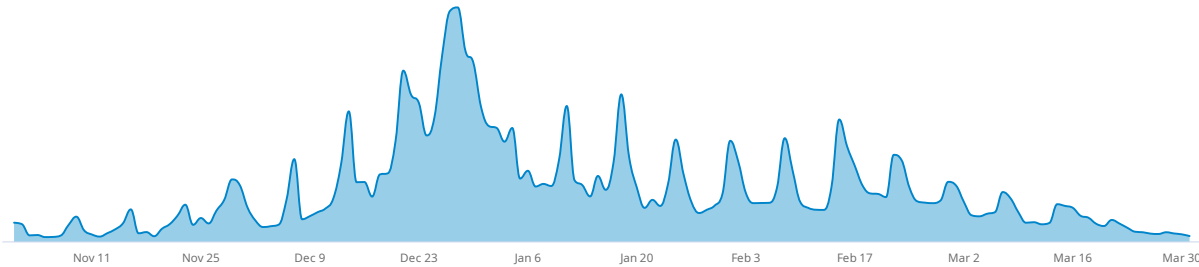

**Demand Capture:** Date-specific guest days / searches. This measures conversion.

Northern Hemisphere Searches

Searches for ski resorts in the Northern Hemisphere

Searches: Last 15 Order Dates

Searches for 2019-20 Season: Last 15 Order Dates