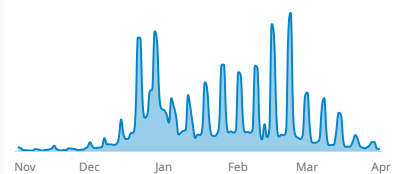

Partner Direct

Platform Bookings Last Week

Liftopia.com

14,206
Searches

▲ 27.63% Last Week

34.22%
Demand Capture

▼ 39.13% Last Week

11,255
Searches

▲ 7.99% Last Week

7.45%
Demand Capture

▲ 2.10% Last Week

Key Definitions

Searches: Searches from the Northern Hemisphere on Liftopia.com and ski partner direct channels. This measures traffic generation.

Demand Capture: Date-specific guest days / searches. This measures conversion.

Northern Hemisphere Searches

Searches for ski resorts in the Northern Hemisphere

Searches by Geography

Searches happening now for the 2019-20 season

The North American regions are approximations of NSAA regions.

Europe

Questions?

Contact Us: partners@liftopia.com