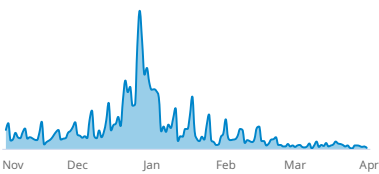

**Demand Capture:** Date-specific guest days / searches. This measures conversion.

Northern Hemisphere Searches

Searches for ski resorts in the Northern Hemisphere

Searches: Last 15 Order Dates

Searches for 2019-20 Season: Last 15 Order Dates

Searches by Geography

Searches happening now for the 2019-20 season

The North American regions are approximations of NSAA regions.

Northeast

Southeast

Midwest

Canada

Pacific Northwest