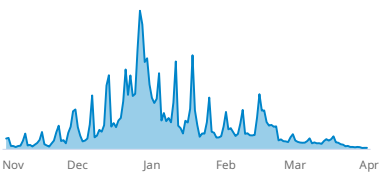

Partner Direct

Platform Bookings Last Week

Liftopia.com

14,206
Searches

▲ 27.63% Last Week

34.22%
Demand Capture

▼ 39.13% Last Week

11,255
Searches

▲ 7.99% Last Week

7.45%
Demand Capture

▲ 2.10% Last Week

Key Definitions

Searches: Searches from the Northern Hemisphere on Liftopia.com and ski partner direct channels. This measures traffic generation.

Demand Capture: Date-specific guest days / searches. This measures conversion.

Northern Hemisphere Searches

Searches for ski resorts in the Northern Hemisphere

Searches by Geography

Searches happening now for the 2019-20 season

The North American regions are approximations of NSAA regions.

Northeast

Questions?

Contact Us: partners@liftopia.com