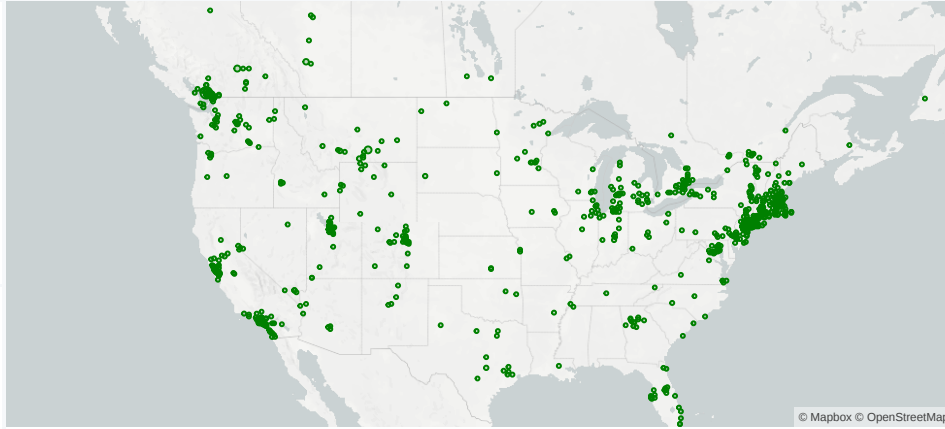

Partner Direct

Platform Bookings Last Week

Liftopia.com

14,206  
Searches

▲ 27.63% Last Week

34.22%  
Demand Capture

▼ 39.13% Last Week

11,255  
Searches

▲ 7.99% Last Week

7.45%  
Demand Capture

▲ 2.10% Last Week

Key Definitions

**Searches:** Searches from the Northern Hemisphere on Liftopia.com and ski partner direct channels. This measures traffic generation.

**Demand Capture:** Date-specific guest days / searches. This measures conversion.

Northern Hemisphere Searches

Searches for ski resorts in the Northern Hemisphere

Searches: Last 15 Order Dates

Searches for 2019-20 Season: Last 15 Order Dates

Searches by Geography

Searches happening now for the 2019-20 season

The North American regions are approximations of NSAA regions.

Northeast

Southeast

Midwest

Canada

Pacific Northwest