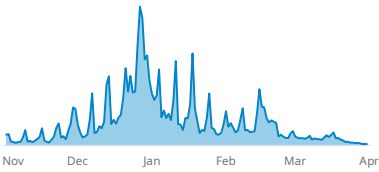

Partner Direct

Platform Bookings Last Week

Liftopia.com

11,131
Searches

▲ 10.33% Last Week

56.77%
Demand Capture

▼ 7.70% Last Week

10,422
Searches

▲ 9.56% Last Week

7.29%
Demand Capture

▼ 4.32% Last Week

Key Definitions

Searches: Searches from the Northern Hemisphere on Liftopia.com and ski partner direct channels. This measures traffic generation.

Demand Capture: Date-specific guest days / searches. This measures conversion.

Northern Hemisphere Searches

Searches for ski resorts in the Northern Hemisphere

Searches by Geography

Searches happening now for the 2019-20 season

The North American regions are approximations of NSAA regions.

Northeast

Questions?

Contact Us: partners@liftopia.com