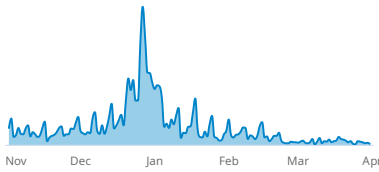

Partner Direct

Platform Bookings Last Week

Liftopia.com

11,131
Searches

▲ 10.33% Last Week

56.77%
Demand Capture

▼ 7.70% Last Week

10,422
Searches

▲ 9.56% Last Week

7.29%
Demand Capture

▼ 4.32% Last Week

Key Definitions

Searches: Searches from the Northern Hemisphere on Liftopia.com and ski partner direct channels. This measures traffic generation.

Demand Capture: Date-specific guest days / searches. This measures conversion.

Northern Hemisphere Searches

Searches for ski resorts in the Northern Hemisphere

Searches by Geography

Searches happening now for the 2019-20 season

The North American regions are approximations of NSAA regions.

Southeast

Questions?

Contact Us: partners@liftopia.com