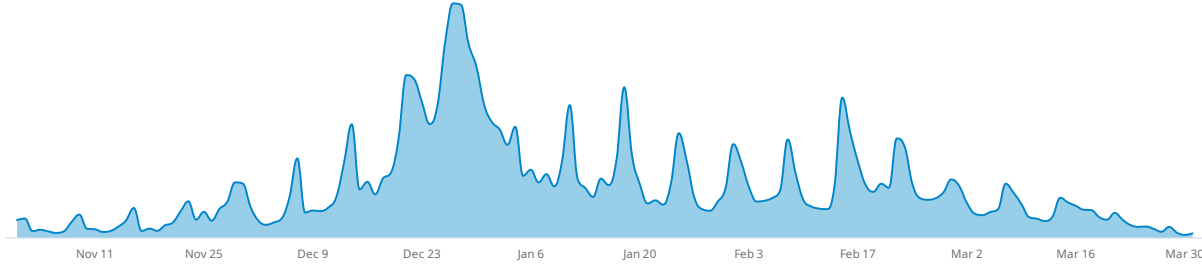

Partner Direct

Platform Bookings Last Week

Liftopia.com

11,131
Searches

▲ 10.33% Last Week

56.77%
Demand Capture

▼ 7.70% Last Week

10,422
Searches

▲ 9.56% Last Week

7.29%
Demand Capture

▼ 4.32% Last Week

Key Definitions

Searches: Searches from the Northern Hemisphere on Liftopia.com and ski partner direct channels. This measures traffic generation.

Demand Capture: Date-specific guest days / searches. This measures conversion.

Northern Hemisphere Searches

Searches for ski resorts in the Northern Hemisphere

Searches: Last 15 Order Dates

Searches for 2019-20 Season: Last 15 Order Dates

Searches by Geography

Searches happening now for the 2019-20 season