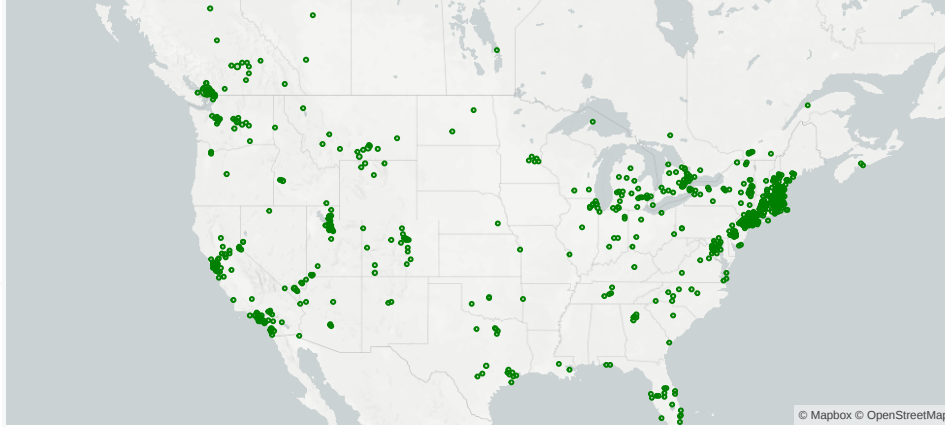

Partner Direct

Platform Bookings Last Week

Liftopia.com

11,131
Searches

▲ 10.33% Last Week

56.77%
Demand Capture

▼ 7.70% Last Week

10,422
Searches

▲ 9.56% Last Week

7.29%
Demand Capture

▼ 4.32% Last Week

Key Definitions

Searches: Searches from the Northern Hemisphere on Liftopia.com and ski partner direct channels. This measures traffic generation.

Demand Capture: Date-specific guest days / searches. This measures conversion.

Northern Hemisphere Searches

Searches for ski resorts in the Northern Hemisphere

Searches: Last 15 Order Dates

Searches for 2019-20 Season: Last 15 Order Dates

Searches by Geography

Searches happening now for the 2019-20 season

The North American regions are approximations of NSAA regions.

Northeast

Southeast

Midwest

Canada

Pacific Northwest

Pacific Southwest

Rockies