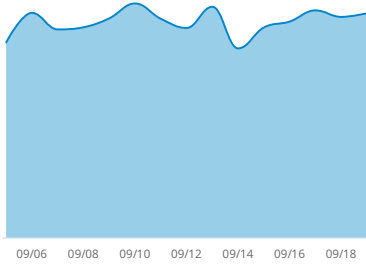

Partner Direct

Platform Bookings Last Week

Liftopia.com

11,131
Searches

▲ 10.33% Last Week

56.77%
Demand Capture

▼ 7.70% Last Week

10,422
Searches

▲ 9.56% Last Week

7.29%
Demand Capture

▼ 4.32% Last Week

Key Definitions

Searches: Searches from the Northern Hemisphere on Liftopia.com and ski partner direct channels. This measures traffic generation.

Demand Capture: Date-specific guest days / searches. This measures conversion.

Northern Hemisphere Searches

Searches for ski resorts in the Northern Hemisphere

Searches: Last 15 Order Dates

Searches for 2019-20 Season: Last 15 Order Dates

Searches by Geography

Searches happening now for the 2019-20 season