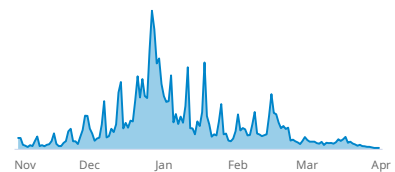

Partner Direct

Platform Bookings Last Week

Liftopia.com

9,888
Searches

▲ 15.41% Last Week

41.45%
Demand Capture

▲ 5.49% Last Week

9,008
Searches

▲ 12.21% Last Week

5.43%
Demand Capture

▼ 5.26% Last Week

Key Definitions

Searches: Searches from the Northern Hemisphere on Liftopia.com and ski partner direct channels. This measures traffic generation.

Demand Capture: Date-specific guest days / searches. This measures conversion.

Northern Hemisphere Searches

Searches for ski resorts in the Northern Hemisphere

Searches by Geography

Searches happening now for the 2019-20 season

The North American regions are approximations of NSAA regions.

Northeast

Questions?

Contact Us: partners@liftopia.com