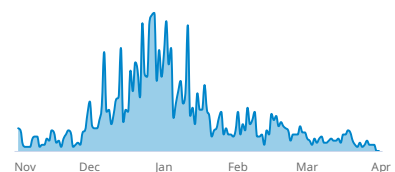

Demand Capture: Date-specific guest days / searches. This measures conversion.

Northern Hemisphere Searches

Searches for ski resorts in the Northern Hemisphere

Searches: Last 15 Order Dates

Searches for 2019-20 Season: Last 15 Order Dates

Searches by Geography

Searches happening now for the 2019-20 season

The North American regions are approximations of NSAA regions.

Northeast

Southeast

Midwest

Canada

Pacific Northwest