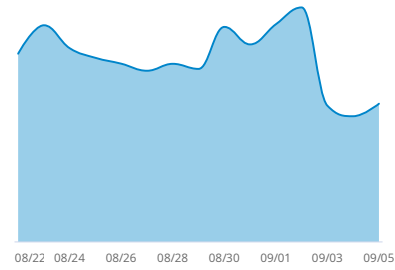

Partner Direct

Platform Bookings Last Week

Liftopia.com

9,888
Searches

▲ 15.41% Last Week

41.45%
Demand Capture

▲ 5.49% Last Week

9,008
Searches

▲ 12.21% Last Week

5.43%
Demand Capture

▼ 5.26% Last Week

Key Definitions

Searches: Searches from the Northern Hemisphere on Liftopia.com and ski partner direct channels. This measures traffic generation.

Demand Capture: Date-specific guest days / searches. This measures conversion.

Northern Hemisphere Searches

Searches for ski resorts in the Northern Hemisphere

Searches: Last 15 Order Dates

Searches for 2019-20 Season: Last 15 Order Dates