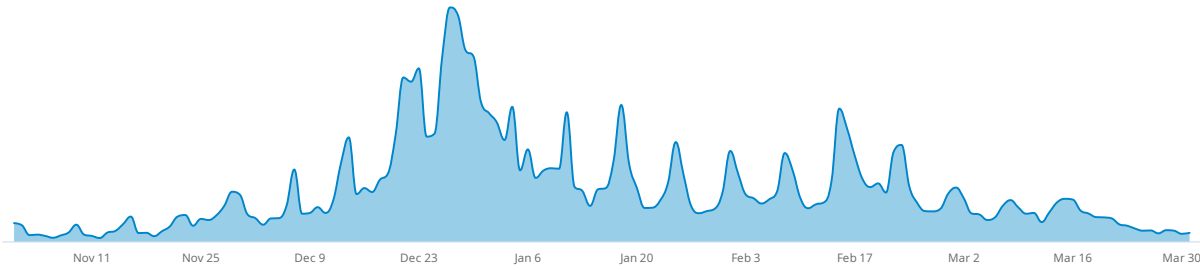

▲ 12.21% Last Week

5.43%
Demand Capture

▼ 5.26% Last Week

Key Definitions

Searches: Searches from the Northern Hemisphere on Liftopia.com and ski partner direct channels. This measures traffic generation.

Demand Capture: Date-specific guest days / searches. This measures conversion.

Northern Hemisphere Searches

Searches for ski resorts in the Northern Hemisphere

Searches: Last 15 Order Dates

Searches for 2019-20 Season: Last 15 Order Dates