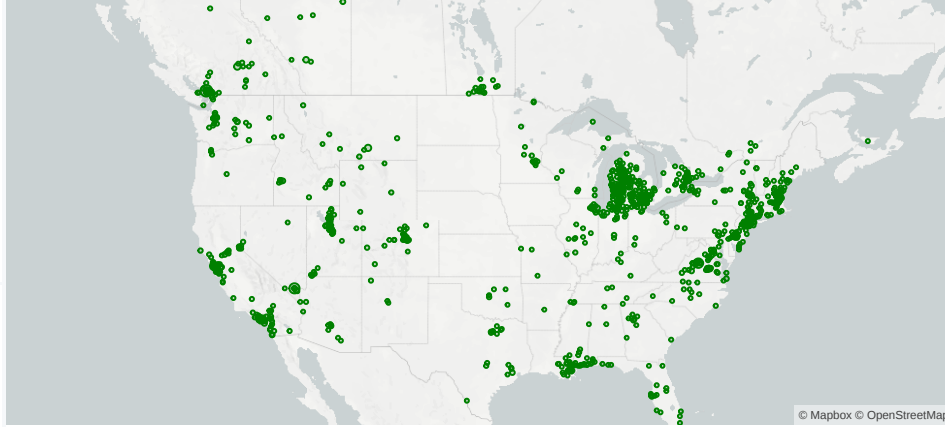

Partner Direct

Platform Bookings Last Week

Liftopia.com

9,888
Searches

▲ 15.41% Last Week

41.45%
Demand Capture

▲ 5.49% Last Week

9,008
Searches

▲ 12.21% Last Week

5.43%
Demand Capture

▼ 5.26% Last Week

Key Definitions

Searches: Searches from the Northern Hemisphere on Liftopia.com and ski partner direct channels. This measures traffic generation.

Demand Capture: Date-specific guest days / searches. This measures conversion.

Northern Hemisphere Searches

Searches for ski resorts in the Northern Hemisphere

Searches: Last 15 Order Dates

Searches for 2019-20 Season: Last 15 Order Dates

Searches by Geography

Searches happening now for the 2019-20 season

The North American regions are approximations of NSAA regions.

Northeast

Southeast

Midwest

Canada

Pacific Northwest