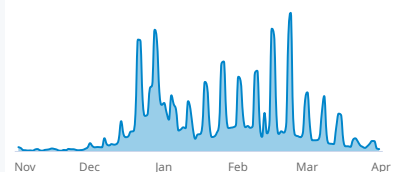

Partner Direct

Platform Bookings Last Week

Liftopia.com

9,888
Searches

▲ 15.41% Last Week

41.45%
Demand Capture

▲ 5.49% Last Week

9,008
Searches

▲ 12.21% Last Week

5.43%
Demand Capture

▼ 5.26% Last Week

Key Definitions

Searches: Searches from the Northern Hemisphere on Liftopia.com and ski partner direct channels. This measures traffic generation.

Demand Capture: Date-specific guest days / searches. This measures conversion.

Northern Hemisphere Searches

Searches for ski resorts in the Northern Hemisphere

Searches by Geography

Searches happening now for the 2019-20 season

The North American regions are approximations of NSAA regions.

Europe

Questions?

Contact Us: partners@liftopia.com