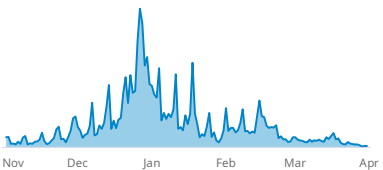

Partner Direct

Platform Bookings Last Week

Liftopia.com

9,155
Searches

▲ 16.31% Last Week

52.79%
Demand Capture

▲ 13.84% Last Week

5,265
Searches

▲ 13.37% Last Week

6.70%
Demand Capture

▲ 52.63% Last Week

Key Definitions

Searches: Searches from the Northern Hemisphere on Liftopia.com and ski partner direct channels. This measures traffic generation.

Demand Capture: Date-specific guest days / searches. This measures conversion.

Northern Hemisphere Searches

Searches for ski resorts in the Northern Hemisphere

Searches by Geography

Searches happening now for the 2019-20 season

The North American regions are approximations of NSAA regions.

Northeast

Questions?

Contact Us: partners@liftopia.com