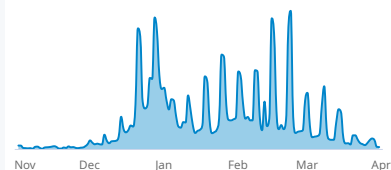

Partner Direct

Platform Bookings Last Week

Liftopia.com

9,155
Searches

▲ 16.31% Last Week

52.79%
Demand Capture

▲ 13.84% Last Week

5,265
Searches

▲ 13.37% Last Week

6.70%
Demand Capture

▲ 52.63% Last Week

Key Definitions

Searches: Searches from the Northern Hemisphere on Liftopia.com and ski partner direct channels. This measures traffic generation.

Demand Capture: Date-specific guest days / searches. This measures conversion.

Northern Hemisphere Searches

Searches for ski resorts in the Northern Hemisphere

Searches by Geography

Searches happening now for the 2019-20 season

The North American regions are approximations of NSAA regions.

Europe

Questions?

Contact Us: partners@liftopia.com