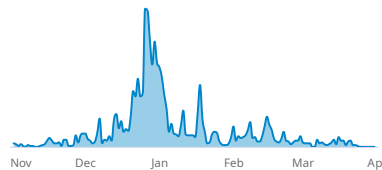

**Demand Capture:** Date-specific guest days / searches. This measures conversion.

Northern Hemisphere Searches

Searches for ski resorts in the Northern Hemisphere

Searches: Last 15 Order Dates

Searches for 2019-20 Season: Last 15 Order Dates

Searches by Geography

Searches happening now for the 2019-20 season

The North American regions are approximations of NSAA regions.

Northeast

Southeast

Midwest

Canada

Pacific Northwest