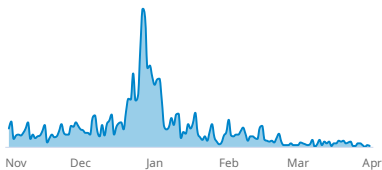

**Demand Capture:** Date-specific guest days / searches. This measures conversion.

Northern Hemisphere Searches

Searches for ski resorts in the Northern Hemisphere

Searches: Last 15 Order Dates

Searches for 2019-20 Season: Last 15 Order Dates

Searches by Geography

Searches happening now for the 2019-20 season

The North American regions are approximations of NSAA regions.

Northeast

Southeast

Midwest

Canada

Pacific Northwest