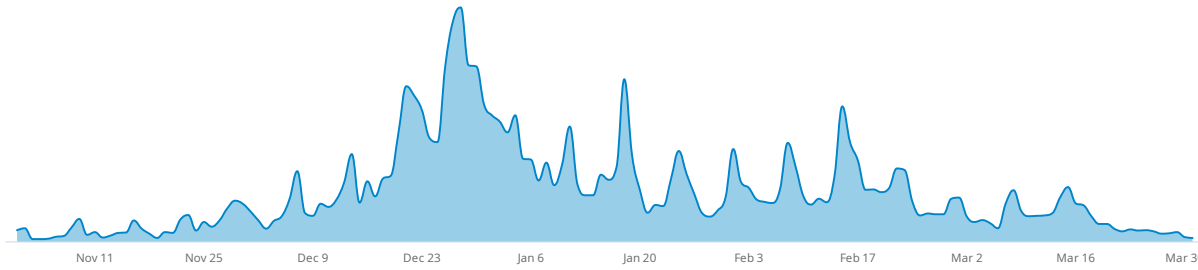

▲ 13.37% Last Week

6.70%  
Demand Capture

▲ 52.63% Last Week

Key Definitions

**Searches:** Searches from the Northern Hemisphere on Liftopia.com and ski partner direct channels. This measures traffic generation.

**Demand Capture:** Date-specific guest days / searches. This measures conversion.

Northern Hemisphere Searches

Searches for ski resorts in the Northern Hemisphere

Searches: Last 15 Order Dates

Searches for 2019-20 Season: Last 15 Order Dates