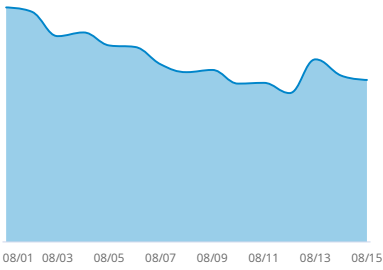

Partner Direct

Platform Bookings Last Week

Liftopia.com

9,155  
Searches

▲ 16.31% Last Week

52.79%  
Demand Capture

▲ 13.84% Last Week

5,265  
Searches

▲ 13.37% Last Week

6.70%  
Demand Capture

▲ 52.63% Last Week

Key Definitions

**Searches:** Searches from the Northern Hemisphere on Liftopia.com and ski partner direct channels. This measures traffic generation.

**Demand Capture:** Date-specific guest days / searches. This measures conversion.

Northern Hemisphere Searches

Searches for ski resorts in the Northern Hemisphere

Searches: Last 15 Order Dates

Searches for 2019-20 Season: Last 15 Order Dates