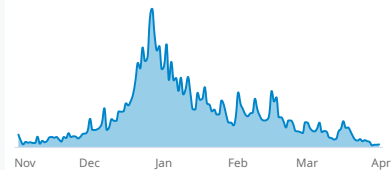

**Demand Capture:** Date-specific guest days / searches. This measures conversion.

Northern Hemisphere Searches

Searches for ski resorts in the Northern Hemisphere

Searches: Last 15 Order Dates

Searches for 2019-20 Season: Last 15 Order Dates

Searches by Geography

Searches happening now for the 2019-20 season

The North American regions are approximations of NSAA regions.

Northeast

Southeast

Midwest

Canada

Pacific Northwest