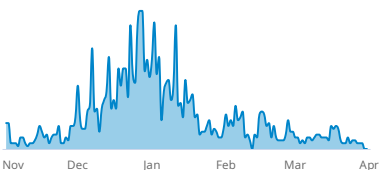

**Demand Capture:** Date-specific guest days / searches. This measures conversion.

Northern Hemisphere Searches

Searches for ski resorts in the Northern Hemisphere

Searches: Last 15 Order Dates

Searches for 2019-20 Season: Last 15 Order Dates

Searches by Geography

Searches happening now for the 2019-20 season

The North American regions are approximations of NSAA regions.

Northeast

Southeast

Midwest

Canada

Pacific Northwest