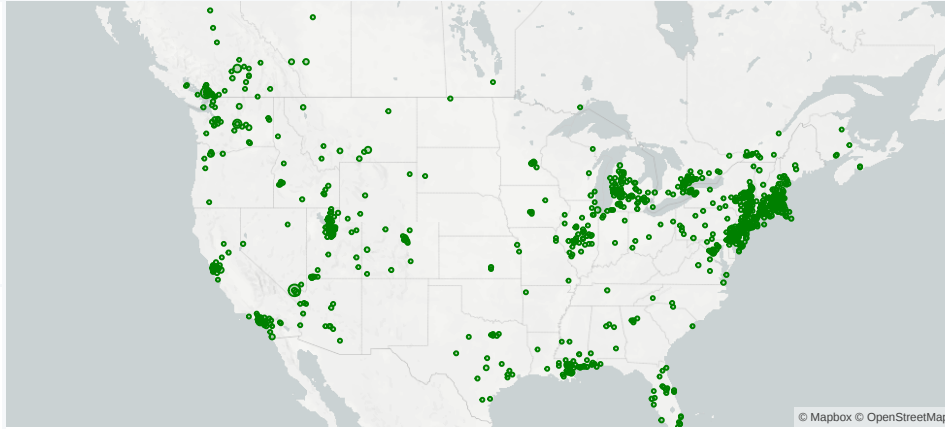

Partner Direct

Platform Bookings Last Week

Liftopia.com

9,155  
Searches

▲ 16.31% Last Week

52.79%  
Demand Capture

▲ 13.84% Last Week

5,265  
Searches

▲ 13.37% Last Week

6.70%  
Demand Capture

▲ 52.63% Last Week

Key Definitions

**Searches:** Searches from the Northern Hemisphere on Liftopia.com and ski partner direct channels. This measures traffic generation.

**Demand Capture:** Date-specific guest days / searches. This measures conversion.

Northern Hemisphere Searches

Searches for ski resorts in the Northern Hemisphere

Searches: Last 15 Order Dates

Searches for 2019-20 Season: Last 15 Order Dates

Searches by Geography

Searches happening now for the 2019-20 season

The North American regions are approximations of NSAA regions.

Northeast

Southeast

Midwest

Canada

Pacific Northwest