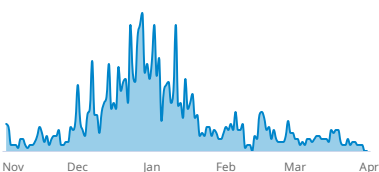

Demand Capture: Date-specific guest days / searches. This measures conversion.

Northern Hemisphere Searches

Searches for ski resorts in the Northern Hemisphere

Searches: Last 15 Order Dates

Searches for 2019-20 Season: Last 15 Order Dates

Searches by Geography

Searches happening now for the 2019-20 season

The North American regions are approximations of NSAA regions.

Northeast

Southeast

Midwest

Canada

Pacific Northwest