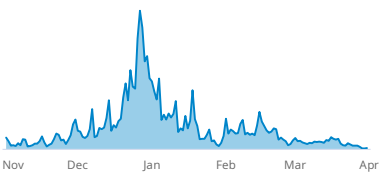

Partner Direct

Platform Bookings Last Week

Liftopia.com

7,871
Searches

▲ 6.09% Last Week

46.37%
Demand Capture

▲ 3.32% Last Week

4,644
Searches

▲ 14.95% Last Week

4.39%
Demand Capture

▼ 1.41% Last Week

Key Definitions

Searches: Searches from the Northern Hemisphere on Liftopia.com and ski partner direct channels. This measures traffic generation.

Demand Capture: Date-specific guest days / searches. This measures conversion.

Northern Hemisphere Searches

Searches for ski resorts in the Northern Hemisphere

Searches by Geography

Searches happening now for the 2019-20 season

The North American regions are approximations of NSAA regions.

Northeast

Questions?

Contact Us: partners@liftopia.com