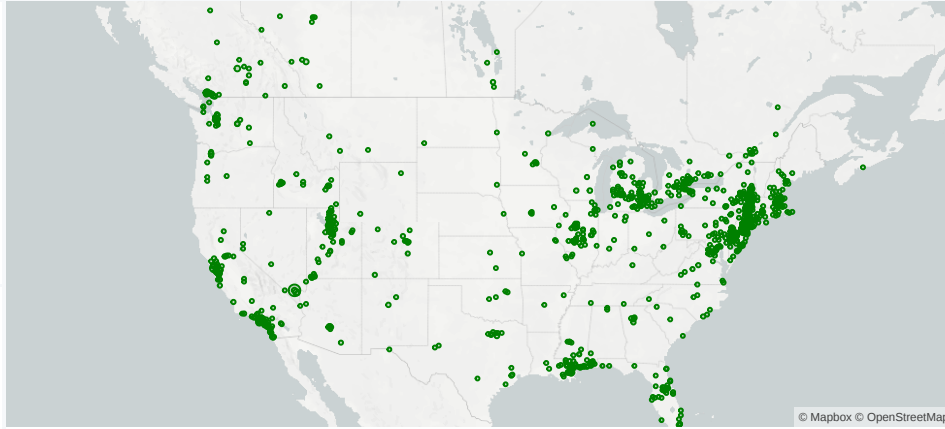

Partner Direct

Platform Bookings Last Week

Liftopia.com

7,871
Searches

▲ 6.09% Last Week

46.37%
Demand Capture

▲ 3.32% Last Week

4,644
Searches

▲ 14.95% Last Week

4.39%
Demand Capture

▼ 1.41% Last Week

Key Definitions

Searches: Searches from the Northern Hemisphere on Liftopia.com and ski partner direct channels. This measures traffic generation.

Demand Capture: Date-specific guest days / searches. This measures conversion.

Northern Hemisphere Searches

Searches for ski resorts in the Northern Hemisphere

Searches: Last 15 Order Dates

Searches for 2019-20 Season: Last 15 Order Dates

Searches by Geography

Searches happening now for the 2019-20 season

The North American regions are approximations of NSAA regions.

Northeast

Southeast

Midwest

Canada

Pacific Northwest