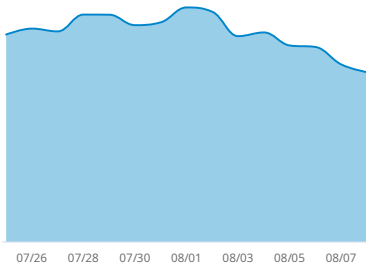

Partner Direct

Platform Bookings Last Week

Liftopia.com

7,871
Searches

▲ 6.09% Last Week

46.37%
Demand Capture

▲ 3.32% Last Week

4,644
Searches

▲ 14.95% Last Week

4.39%
Demand Capture

▼ 1.41% Last Week

Key Definitions

Searches: Searches from the Northern Hemisphere on Liftopia.com and ski partner direct channels. This measures traffic generation.

Demand Capture: Date-specific guest days / searches. This measures conversion.

Northern Hemisphere Searches

Searches for ski resorts in the Northern Hemisphere

Searches: Last 15 Order Dates

Searches for 2019-20 Season: Last 15 Order Dates