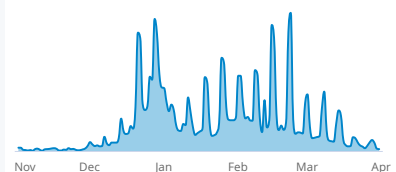

Partner Direct

Platform Bookings Last Week

Liftopia.com

7,871
Searches

▲ 6.09% Last Week

46.37%
Demand Capture

▲ 3.32% Last Week

4,644
Searches

▲ 14.95% Last Week

4.39%
Demand Capture

▼ 1.41% Last Week

Key Definitions

Searches: Searches from the Northern Hemisphere on Liftopia.com and ski partner direct channels. This measures traffic generation.

Demand Capture: Date-specific guest days / searches. This measures conversion.

Northern Hemisphere Searches

Searches for ski resorts in the Northern Hemisphere

Searches by Geography

Searches happening now for the 2019-20 season

The North American regions are approximations of NSAA regions.

Europe

Questions?

Contact Us: partners@liftopia.com