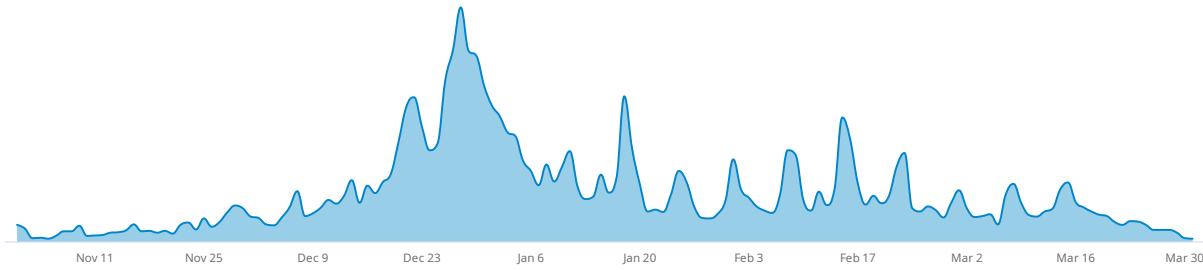

▲ 14.95% Last Week

4.39%
Demand Capture

▼ 1.41% Last Week

Key Definitions

Searches: Searches from the Northern Hemisphere on Liftopia.com and ski partner direct channels. This measures traffic generation.

Demand Capture: Date-specific guest days / searches. This measures conversion.

Northern Hemisphere Searches

Searches for ski resorts in the Northern Hemisphere

Searches: Last 15 Order Dates

Searches for 2019-20 Season: Last 15 Order Dates