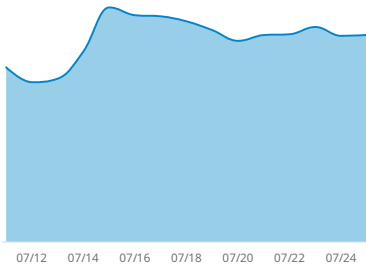

Partner Direct

Platform Bookings Last Week

Liftopia.com

6,943
Searches

▲ 17.78% Last Week

46.42%
Demand Capture

▲ 8.08% Last Week

3,151
Searches

▼ 3.90% Last Week

3.08%
Demand Capture

▼ 7.39% Last Week

Key Definitions

Searches: Searches from the Northern Hemisphere on Liftopia.com and ski partner direct channels. This measures traffic generation.

Demand Capture: Date-specific guest days / searches. This measures conversion.

Northern Hemisphere Searches

Searches for ski resorts in the Northern Hemisphere

Searches: Last 15 Order Dates

Searches for 2019-20 Season: Last 15 Order Dates

Searches by Geography

Searches happening now for the 2019-20 season