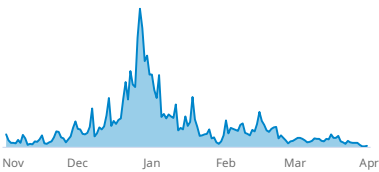

Partner Direct

Platform Bookings Last Week

Liftopia.com

6,943
Searches

▲ 17.78% Last Week

46.42%
Demand Capture

▲ 8.08% Last Week

3,151
Searches

▼ 3.90% Last Week

3.08%
Demand Capture

▼ 7.39% Last Week

Key Definitions

Searches: Searches from the Northern Hemisphere on Liftopia.com and ski partner direct channels. This measures traffic generation.

Demand Capture: Date-specific guest days / searches. This measures conversion.

Northern Hemisphere Searches

Searches for ski resorts in the Northern Hemisphere

Searches by Geography

Searches happening now for the 2019-20 season

The North American regions are approximations of NSAA regions.

Northeast

Questions?

Contact Us: partners@liftopia.com