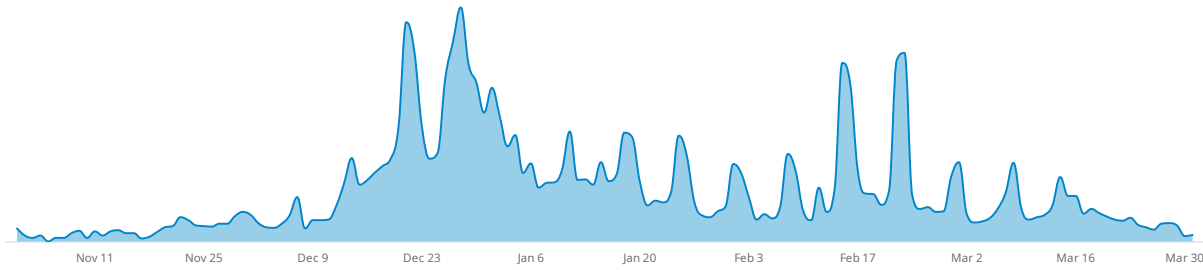

Partner Direct

Platform Bookings Last Week

Liftopia.com

6,943
Searches

▲ 17.78% Last Week

46.42%
Demand Capture

▲ 8.08% Last Week

3,151
Searches

▼ 3.90% Last Week

3.08%
Demand Capture

▼ 7.39% Last Week

Key Definitions

Searches: Searches from the Northern Hemisphere on Liftopia.com and ski partner direct channels. This measures traffic generation.

Demand Capture: Date-specific guest days / searches. This measures conversion.

Northern Hemisphere Searches

Searches for ski resorts in the Northern Hemisphere

Searches: Last 15 Order Dates

Searches for 2019-20 Season: Last 15 Order Dates

Searches by Geography

Searches happening now for the 2019-20 season