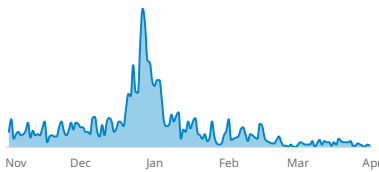

Partner Direct

Platform Bookings Last Week

Liftopia.com

6,943
Searches

▲ 17.78% Last Week

46.42%
Demand Capture

▲ 8.08% Last Week

3,151
Searches

▼ 3.90% Last Week

3.08%
Demand Capture

▼ 7.39% Last Week

Key Definitions

Searches: Searches from the Northern Hemisphere on Liftopia.com and ski partner direct channels. This measures traffic generation.

Demand Capture: Date-specific guest days / searches. This measures conversion.

Northern Hemisphere Searches

Searches for ski resorts in the Northern Hemisphere

Searches by Geography

Searches happening now for the 2019-20 season

The North American regions are approximations of NSAA regions.

Southeast

Questions?

Contact Us: partners@liftopia.com