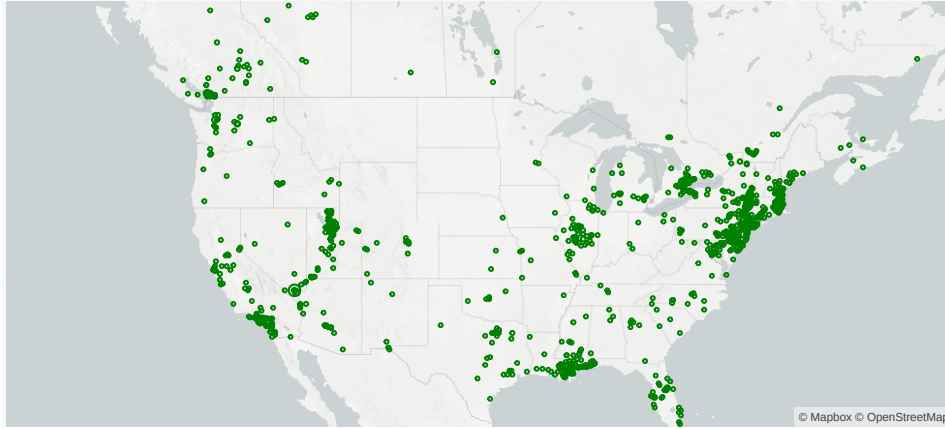

Partner Direct

Platform Bookings Last Week

Liftopia.com

6,943
Searches

▲ 17.78% Last Week

46.42%
Demand Capture

▲ 8.08% Last Week

3,151
Searches

▼ 3.90% Last Week

3.08%
Demand Capture

▼ 7.39% Last Week

Key Definitions

Searches: Searches from the Northern Hemisphere on Liftopia.com and ski partner direct channels. This measures traffic generation.

Demand Capture: Date-specific guest days / searches. This measures conversion.

Northern Hemisphere Searches

Searches for ski resorts in the Northern Hemisphere

Searches: Last 15 Order Dates

Searches for 2019-20 Season: Last 15 Order Dates

Searches by Geography

Searches happening now for the 2019-20 season

The North American regions are approximations of NSAA regions.

Northeast

Southeast

Midwest

Canada

Pacific Northwest

Pacific Southwest

Rockies