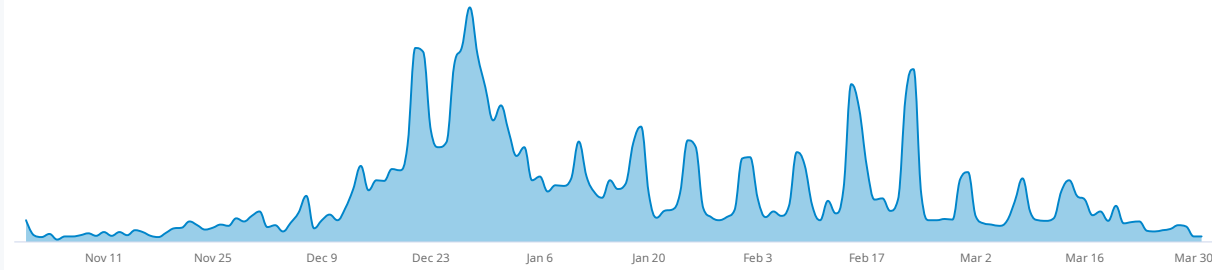

Demand Capture: Date-specific guest days / searches. This measures conversion.

Northern Hemisphere Searches

Searches for ski resorts in the Northern Hemisphere

Searches: Last 15 Order Dates

Searches for 2019-20 Season: Last 15 Order Dates