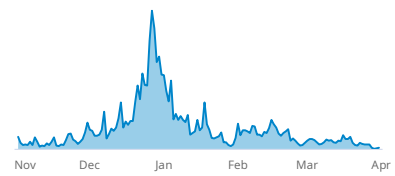

Partner Direct

Platform Bookings Last Week

Liftopia.com

5,895 Searches

▼ 4.10% Last Week

42.95% Demand Capture

▼ 26.90% Last Week

3,279 Searches

▲ 26.65% Last Week

3.32% Demand Capture

▲ 95.60% Last Week

Key Definitions

Searches: Searches from the Northern Hemisphere on Liftopia.com and ski partner direct channels. This measures traffic generation.

Demand Capture: Date-specific guest days / searches. This measures conversion.

Northern Hemisphere Searches

Searches for ski resorts in the Northern Hemisphere

Searches by Geography

Searches happening now for the 2019-20 season

The North American regions are approximations of NSAA regions.

Northeast

Questions?

Contact Us: partners@liftopia.com