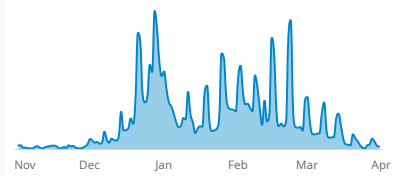

Partner Direct

Platform Bookings Last Week

Liftopia.com

5,895 Searches

▼ 4.10% Last Week

42.95% Demand Capture

▼ 26.90% Last Week

3,279 Searches

▲ 26.65% Last Week

3.32% Demand Capture

▲ 95.60% Last Week

Key Definitions

Searches: Searches from the Northern Hemisphere on Liftopia.com and ski partner direct channels. This measures traffic generation.

Demand Capture: Date-specific guest days / searches. This measures conversion.

Northern Hemisphere Searches

Searches for ski resorts in the Northern Hemisphere

Searches by Geography

Searches happening now for the 2019-20 season

The North American regions are approximations of NSAA regions.

Europe

Questions?

Contact Us: partners@liftopia.com