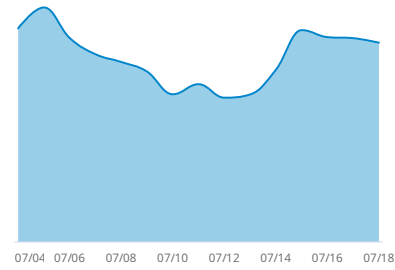

Partner Direct

Platform Bookings Last Week

Liftopia.com

5,895 Searches

▼ 4.10% Last Week

42.95% Demand Capture

▼ 26.90% Last Week

3,279 Searches

▲ 26.65% Last Week

3.32% Demand Capture

▲ 95.60% Last Week

Key Definitions

Searches: Searches from the Northern Hemisphere on Liftopia.com and ski partner direct channels. This measures traffic generation.

Demand Capture: Date-specific guest days / searches. This measures conversion.

Northern Hemisphere Searches

Searches for ski resorts in the Northern Hemisphere

Searches: Last 15 Order Dates

Searches for 2019-20 Season: Last 15 Order Dates