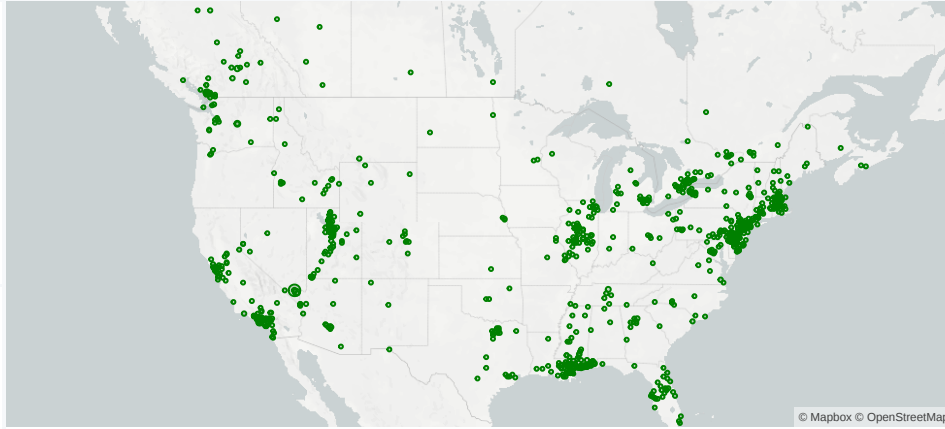

Partner Direct

Platform Bookings Last Week

Liftopia.com

5,895 Searches

▼ 4.10% Last Week

42.95% Demand Capture

▼ 26.90% Last Week

3,279 Searches

▲ 26.65% Last Week

3.32% Demand Capture

▲ 95.60% Last Week

Key Definitions

Searches: Searches from the Northern Hemisphere on Liftopia.com and ski partner direct channels. This measures traffic generation.

Demand Capture: Date-specific guest days / searches. This measures conversion.

Northern Hemisphere Searches

Searches for ski resorts in the Northern Hemisphere

Searches: Last 15 Order Dates

Searches for 2019-20 Season: Last 15 Order Dates

Searches by Geography

Searches happening now for the 2019-20 season

The North American regions are approximations of NSAA regions.

Northeast

Southeast

Midwest

Canada

Pacific Northwest