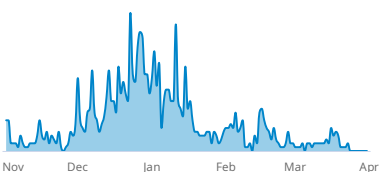

Demand Capture: Date-specific guest days / searches. This measures conversion.

Northern Hemisphere Searches

Searches for ski resorts in the Northern Hemisphere

Searches: Last 15 Order Dates

Searches for 2019-20 Season: Last 15 Order Dates

Searches by Geography

Searches happening now for the 2019-20 season

The North American regions are approximations of NSAA regions.

Northeast

Southeast

Midwest

Canada

Pacific Northwest