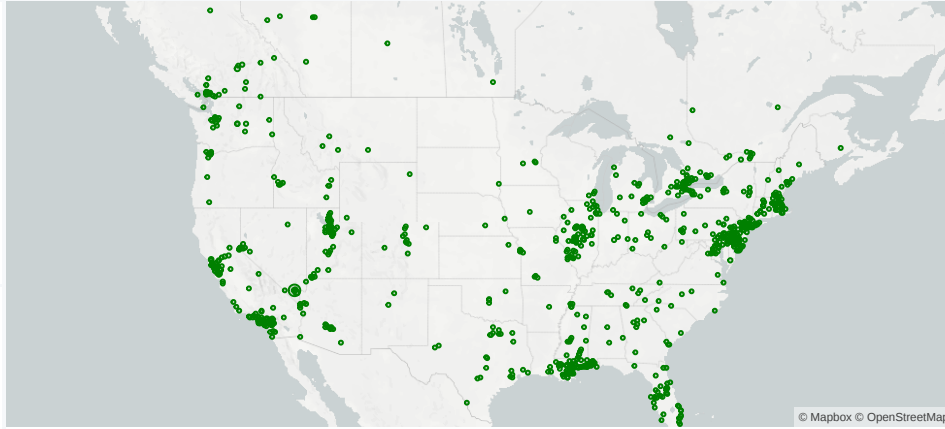

Partner Direct

Platform Bookings Last Week

Liftopia.com

6,147
Searches

▼ 47.92% Last Week

59.25%
Demand Capture

▲ 60.82% Last Week

2,589
Searches

▼ 1.33% Last Week

1.74%
Demand Capture

▼ 86.30% Last Week

Key Definitions

Searches: Searches from the Northern Hemisphere on Liftopia.com and ski partner direct channels. This measures traffic generation.

Demand Capture: Date-specific guest days / searches. This measures conversion.

Northern Hemisphere Searches

Searches for ski resorts in the Northern Hemisphere

Searches: Last 15 Order Dates

Searches for 2019-20 Season: Last 15 Order Dates

Searches by Geography

Searches happening now for the 2019-20 season

The North American regions are approximations of NSAA regions.

Northeast

Southeast

Midwest

Canada

Pacific Northwest