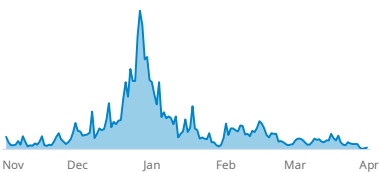

Partner Direct

Platform Bookings Last Week

Liftopia.com

6,147
Searches

▼ 47.92% Last Week

59.25%
Demand Capture

▲ 60.82% Last Week

2,589
Searches

▼ 1.33% Last Week

1.74%
Demand Capture

▼ 86.30% Last Week

Key Definitions

Searches: Searches from the Northern Hemisphere on Liftopia.com and ski partner direct channels. This measures traffic generation.

Demand Capture: Date-specific guest days / searches. This measures conversion.

Northern Hemisphere Searches

Searches for ski resorts in the Northern Hemisphere

Searches by Geography

Searches happening now for the 2019-20 season

The North American regions are approximations of NSAA regions.

Northeast

Questions?

Contact Us: partners@liftopia.com