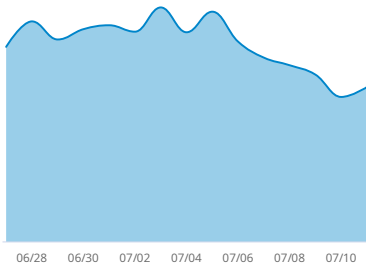

Partner Direct

Platform Bookings Last Week

Liftopia.com

6,147
Searches

▼ 47.92% Last Week

59.25%
Demand Capture

▲ 60.82% Last Week

2,589
Searches

▼ 1.33% Last Week

1.74%
Demand Capture

▼ 86.30% Last Week

Key Definitions

Searches: Searches from the Northern Hemisphere on Liftopia.com and ski partner direct channels. This measures traffic generation.

Demand Capture: Date-specific guest days / searches. This measures conversion.

Northern Hemisphere Searches

Searches for ski resorts in the Northern Hemisphere

Searches: Last 15 Order Dates

Searches for 2019-20 Season: Last 15 Order Dates