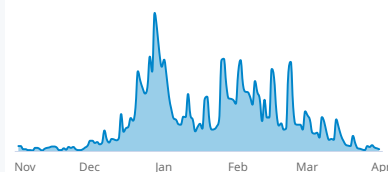

Partner Direct

Platform Bookings Last Week

Liftopia.com

6,147
Searches

▼ 47.92% Last Week

59.25%
Demand Capture

▲ 60.82% Last Week

2,589
Searches

▼ 1.33% Last Week

1.74%
Demand Capture

▼ 86.30% Last Week

Key Definitions

Searches: Searches from the Northern Hemisphere on Liftopia.com and ski partner direct channels. This measures traffic generation.

Demand Capture: Date-specific guest days / searches. This measures conversion.

Northern Hemisphere Searches

Searches for ski resorts in the Northern Hemisphere

Searches by Geography

Searches happening now for the 2019-20 season

The North American regions are approximations of NSAA regions.

Europe

Questions?

Contact Us: partners@liftopia.com