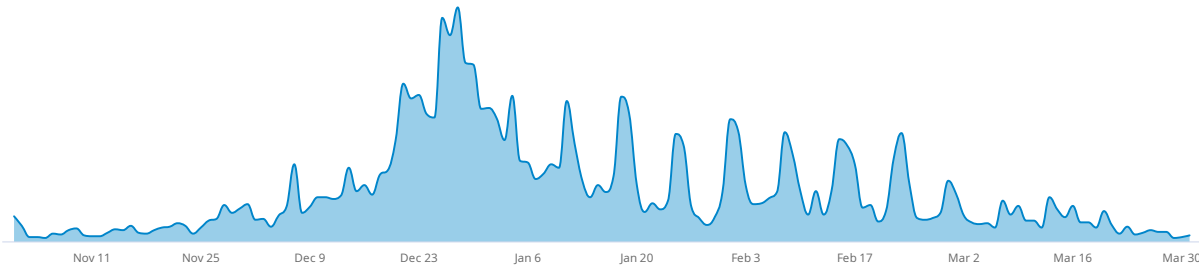

▼ 1.33% Last Week

1.74%
Demand Capture

▼ 86.30% Last Week

Key Definitions

Searches: Searches from the Northern Hemisphere on Liftopia.com and ski partner direct channels. This measures traffic generation.

Demand Capture: Date-specific guest days / searches. This measures conversion.

Northern Hemisphere Searches

Searches for ski resorts in the Northern Hemisphere

Searches: Last 15 Order Dates

Searches for 2019-20 Season: Last 15 Order Dates