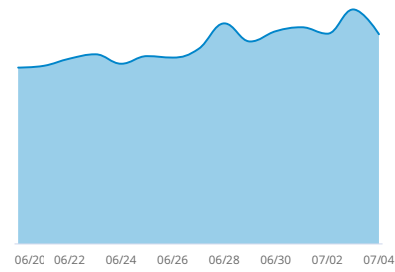

Partner Direct

Platform Bookings Last Week

Liftopia.com

11,802  
Searches

▲ 38.59% Last Week

36.84%  
Demand Capture

▲ 85.54% Last Week

2,624  
Searches

▲ 3.02% Last Week

12.69%  
Demand Capture

▲ 30.33% Last Week

Key Definitions

**Searches:** Searches from the Northern Hemisphere on Liftopia.com and ski partner direct channels. This measures traffic generation.

**Demand Capture:** Date-specific guest days / searches. This measures conversion.

Northern Hemisphere Searches

Searches for ski resorts in the Northern Hemisphere

Searches: Last 15 Order Dates

Searches for 2019-20 Season: Last 15 Order Dates