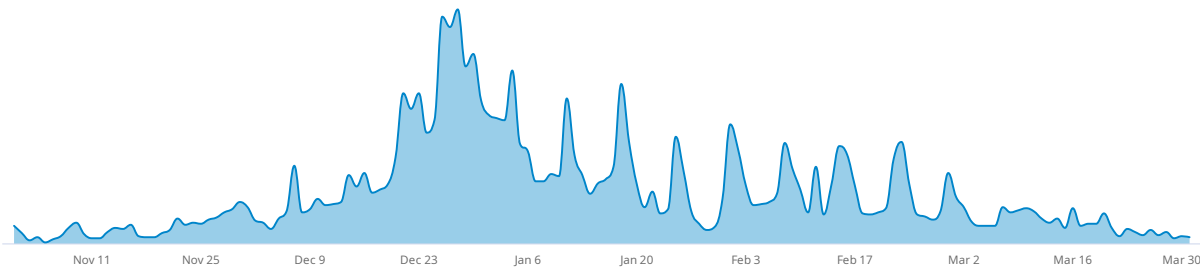

▲ 3.02% Last Week

12.69%  
Demand Capture

▲ 30.33% Last Week

Key Definitions

**Searches:** Searches from the Northern Hemisphere on Liftopia.com and ski partner direct channels. This measures traffic generation.

**Demand Capture:** Date-specific guest days / searches. This measures conversion.

Northern Hemisphere Searches

Searches for ski resorts in the Northern Hemisphere

Searches: Last 15 Order Dates

Searches for 2019-20 Season: Last 15 Order Dates