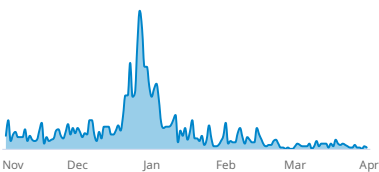

**Demand Capture:** Date-specific guest days / searches. This measures conversion.

Northern Hemisphere Searches

Searches for ski resorts in the Northern Hemisphere

Searches: Last 15 Order Dates

Searches for 2019-20 Season: Last 15 Order Dates

Searches by Geography

Searches happening now for the 2019-20 season

The North American regions are approximations of NSAA regions.

Northeast

Southeast

Midwest

Canada

Pacific Northwest