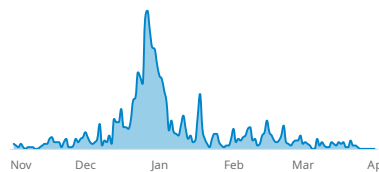

**Demand Capture:** Date-specific guest days / searches. This measures conversion.

Northern Hemisphere Searches

Searches for ski resorts in the Northern Hemisphere

Searches: Last 15 Order Dates

Searches for 2019-20 Season: Last 15 Order Dates

Searches by Geography

Searches happening now for the 2019-20 season

The North American regions are approximations of NSAA regions.

Northeast

Southeast

Midwest

Canada

Pacific Northwest