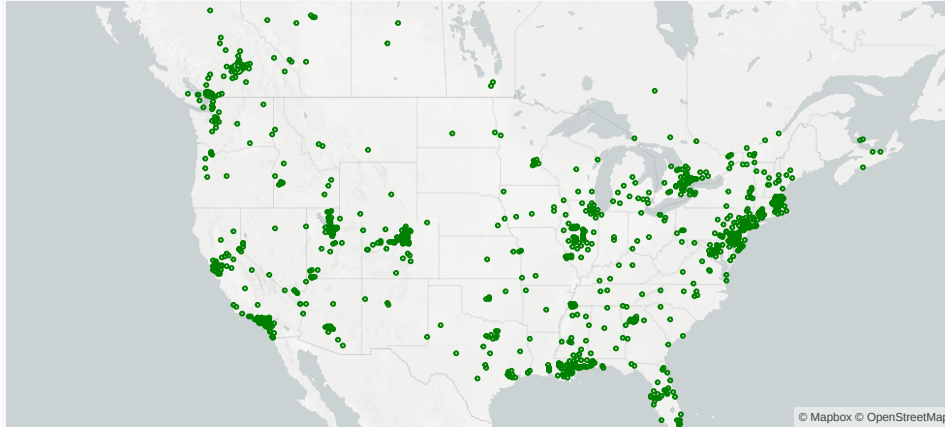

Partner Direct

Platform Bookings Last Week

Liftopia.com

11,802  
Searches

▲ 38.59% Last Week

36.84%  
Demand Capture

▲ 85.54% Last Week

2,624  
Searches

▲ 3.02% Last Week

12.69%  
Demand Capture

▲ 30.33% Last Week

Key Definitions

**Searches:** Searches from the Northern Hemisphere on Liftopia.com and ski partner direct channels. This measures traffic generation.

**Demand Capture:** Date-specific guest days / searches. This measures conversion.

Northern Hemisphere Searches

Searches for ski resorts in the Northern Hemisphere

Searches: Last 15 Order Dates

Searches for 2019-20 Season: Last 15 Order Dates

Searches by Geography

Searches happening now for the 2019-20 season

The North American regions are approximations of NSAA regions.

Northeast

Southeast

Midwest

Canada

Pacific Northwest