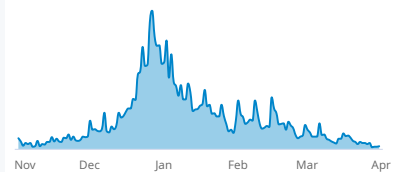

**Demand Capture:** Date-specific guest days / searches. This measures conversion.

Northern Hemisphere Searches

Searches for ski resorts in the Northern Hemisphere

Searches: Last 15 Order Dates

Searches for 2019-20 Season: Last 15 Order Dates

Searches by Geography

Searches happening now for the 2019-20 season

The North American regions are approximations of NSAA regions.

Northeast

Southeast

Midwest

Canada

Pacific Northwest