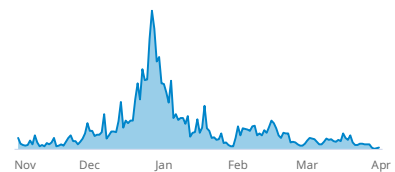

Partner Direct

Platform Bookings Last Week

Liftopia.com

11,802
Searches

▲ 38.59% Last Week

36.84%
Demand Capture

▲ 85.54% Last Week

2,624
Searches

▲ 3.02% Last Week

12.69%
Demand Capture

▲ 30.33% Last Week

Key Definitions

Searches: Searches from the Northern Hemisphere on Liftopia.com and ski partner direct channels. This measures traffic generation.

Demand Capture: Date-specific guest days / searches. This measures conversion.

Northern Hemisphere Searches

Searches for ski resorts in the Northern Hemisphere

Searches by Geography

Searches happening now for the 2019-20 season

The North American regions are approximations of NSAA regions.

Northeast

Questions?

Contact Us: partners@liftopia.com