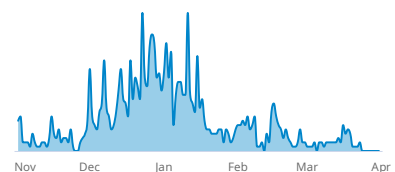

**Demand Capture:** Date-specific guest days / searches. This measures conversion.

Northern Hemisphere Searches

Searches for ski resorts in the Northern Hemisphere

Searches: Last 15 Order Dates

Searches for 2019-20 Season: Last 15 Order Dates

Searches by Geography

Searches happening now for the 2019-20 season

The North American regions are approximations of NSAA regions.

Northeast

Southeast

Midwest

Canada

Pacific Northwest