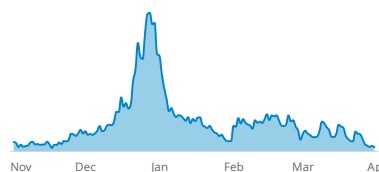

Partner Direct

Platform Bookings Last Week

Liftopia.com

11,802
Searches

▲ 38.59% Last Week

36.84%
Demand Capture

▲ 85.54% Last Week

2,624
Searches

▲ 3.02% Last Week

12.69%
Demand Capture

▲ 30.33% Last Week

Key Definitions

Searches: Searches from the Northern Hemisphere on Liftopia.com and ski partner direct channels. This measures traffic generation.

Demand Capture: Date-specific guest days / searches. This measures conversion.

Northern Hemisphere Searches

Searches for ski resorts in the Northern Hemisphere

Searches by Geography

Searches happening now for the 2019-20 season

The North American regions are approximations of NSAA regions.

Rockies

Questions?

Contact Us: partners@liftopia.com