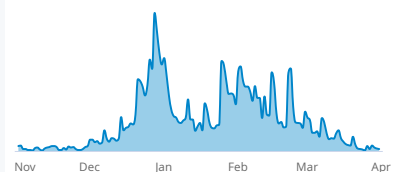

Partner Direct

Platform Bookings Last Week

Liftopia.com

11,802
Searches

▲ 38.59% Last Week

36.84%
Demand Capture

▲ 85.54% Last Week

2,624
Searches

▲ 3.02% Last Week

12.69%
Demand Capture

▲ 30.33% Last Week

Key Definitions

Searches: Searches from the Northern Hemisphere on Liftopia.com and ski partner direct channels. This measures traffic generation.

Demand Capture: Date-specific guest days / searches. This measures conversion.

Northern Hemisphere Searches

Searches for ski resorts in the Northern Hemisphere

Searches by Geography

Searches happening now for the 2019-20 season

The North American regions are approximations of NSAA regions.

Europe

Questions?

Contact Us: partners@liftopia.com