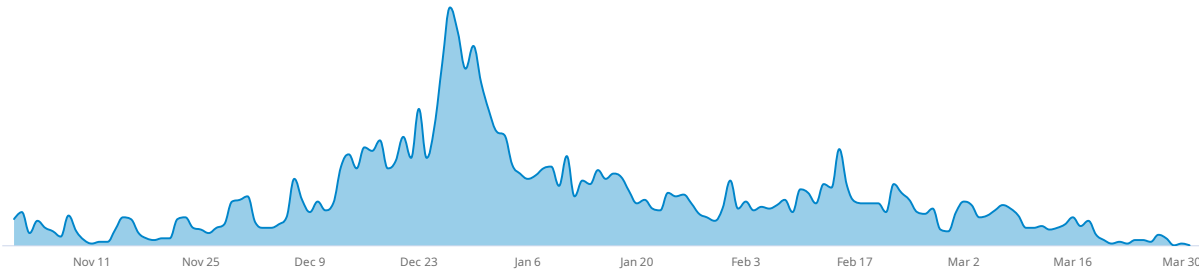

▼ 2.36% Last Week

14.15%
Demand Capture

▼ 34.62% Last Week

Key Definitions

Searches: Searches from the Northern Hemisphere on Liftopia.com and ski partner direct channels. This measures traffic generation.

Demand Capture: Date-specific guest days / searches. This measures conversion.

Northern Hemisphere Searches

Searches for ski resorts in the Northern Hemisphere

Searches: Last 15 Order Dates

Searches for 2019-20 Season: Last 15 Order Dates