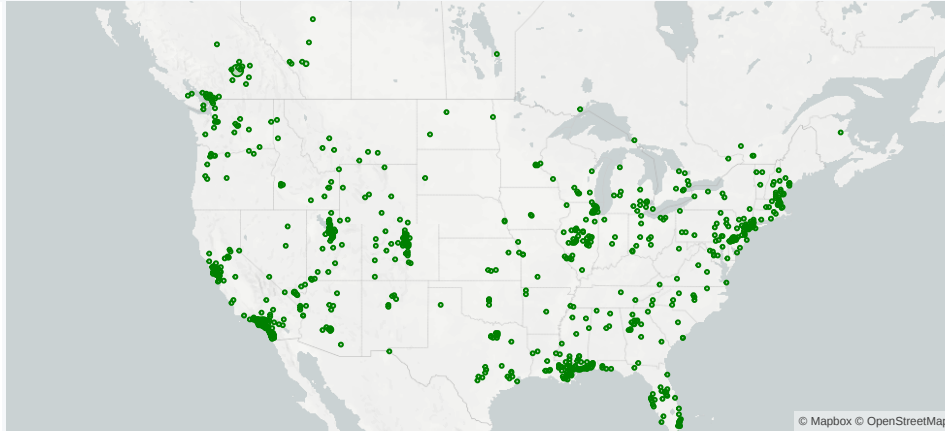

Partner Direct

Platform Bookings Last Week

Liftopia.com

6,010
Searches

▼ 13.80% Last Week

10.50%
Demand Capture

▲ 11.42% Last Week

2,333
Searches

▼ 2.36% Last Week

14.15%
Demand Capture

▼ 34.62% Last Week

Key Definitions

Searches: Searches from the Northern Hemisphere on Liftopia.com and ski partner direct channels. This measures traffic generation.

Demand Capture: Date-specific guest days / searches. This measures conversion.

Northern Hemisphere Searches

Searches for ski resorts in the Northern Hemisphere

Searches: Last 15 Order Dates

Searches for 2019-20 Season: Last 15 Order Dates

Searches by Geography

Searches happening now for the 2019-20 season

The North American regions are approximations of NSAA regions.

Northeast

Southeast

Midwest

Canada

Pacific Northwest