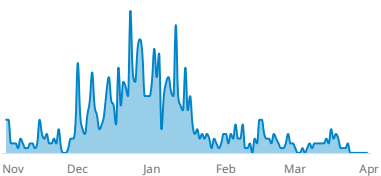

Demand Capture: Date-specific guest days / searches. This measures conversion.

Northern Hemisphere Searches

Searches for ski resorts in the Northern Hemisphere

Searches: Last 15 Order Dates

Searches for 2019-20 Season: Last 15 Order Dates

Searches by Geography

Searches happening now for the 2019-20 season

The North American regions are approximations of NSAA regions.

Northeast

Southeast

Midwest

Canada

Pacific Northwest