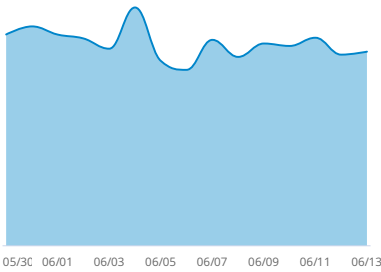

Partner Direct

Platform Bookings Last Week

Liftopia.com

6,010
Searches

▼ 13.80% Last Week

10.50%
Demand Capture

▲ 11.42% Last Week

2,333
Searches

▼ 2.36% Last Week

14.15%
Demand Capture

▼ 34.62% Last Week

Key Definitions

Searches: Searches from the Northern Hemisphere on Liftopia.com and ski partner direct channels. This measures traffic generation.

Demand Capture: Date-specific guest days / searches. This measures conversion.

Northern Hemisphere Searches

Searches for ski resorts in the Northern Hemisphere

Searches: Last 15 Order Dates

Searches for 2019-20 Season: Last 15 Order Dates