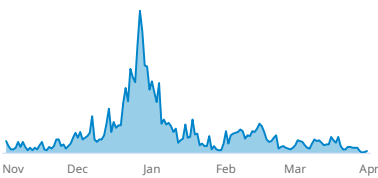

Partner Direct

Platform Bookings Last Week

Liftopia.com

6,972
Searches

▼ 33.80% Last Week

9.42%
Demand Capture

▼ 28.19% Last Week

2,287
Searches

▼ 25.50% Last Week

21.64%
Demand Capture

▼ 5.75% Last Week

Key Definitions

Searches: Searches from the Northern Hemisphere on Liftopia.com and ski partner direct channels. This measures traffic generation.

Demand Capture: Date-specific guest days / searches. This measures conversion.

Northern Hemisphere Searches

Searches for ski resorts in the Northern Hemisphere

Searches by Geography

Searches happening now for the 2019-20 season

The North American regions are approximations of NSAA regions.

Northeast

Questions?

Contact Us: partners@liftopia.com