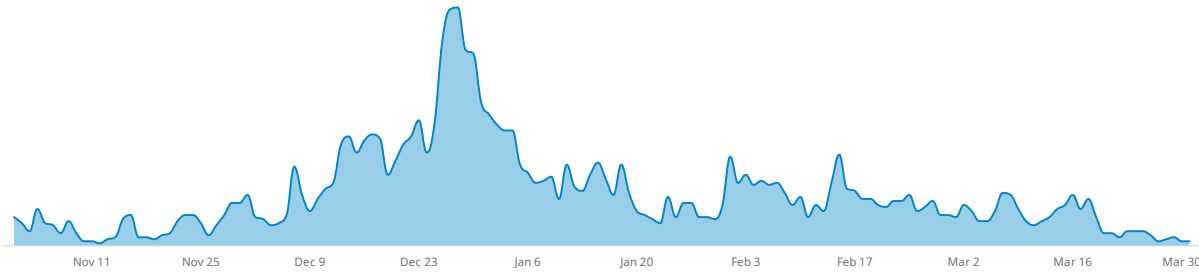

▼ 25.50% Last Week

21.64%
Demand Capture

▼ 5.75% Last Week

Key Definitions

Searches: Searches from the Northern Hemisphere on Liftopia.com and ski partner direct channels. This measures traffic generation.

Demand Capture: Date-specific guest days / searches. This measures conversion.

Northern Hemisphere Searches

Searches for ski resorts in the Northern Hemisphere

Searches: Last 15 Order Dates

Searches for 2019-20 Season: Last 15 Order Dates