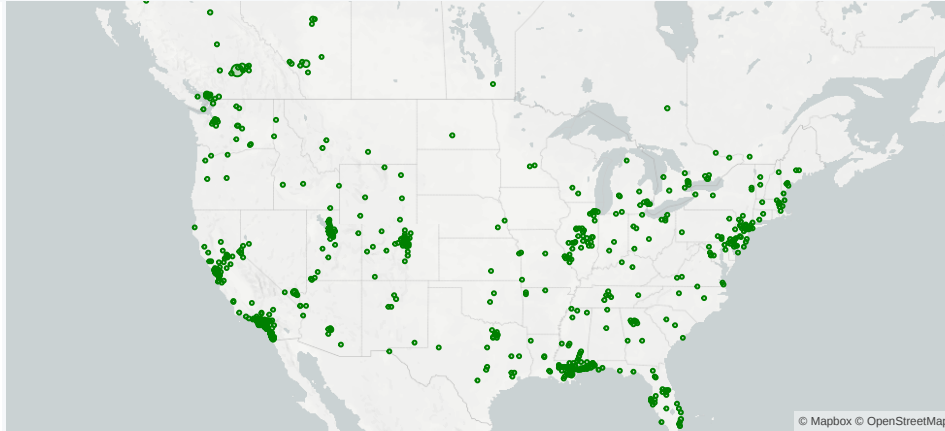

Partner Direct

Platform Bookings Last Week

Liftopia.com

6,972
Searches

▼ 33.80% Last Week

9.42%
Demand Capture

▼ 28.19% Last Week

2,287
Searches

▼ 25.50% Last Week

21.64%
Demand Capture

▼ 5.75% Last Week

Key Definitions

Searches: Searches from the Northern Hemisphere on Liftopia.com and ski partner direct channels. This measures traffic generation.

Demand Capture: Date-specific guest days / searches. This measures conversion.

Northern Hemisphere Searches

Searches for ski resorts in the Northern Hemisphere

Searches: Last 15 Order Dates

Searches for 2019-20 Season: Last 15 Order Dates

Searches by Geography

Searches happening now for the 2019-20 season

The North American regions are approximations of NSAA regions.

Northeast

Southeast

Midwest

Canada

Pacific Northwest