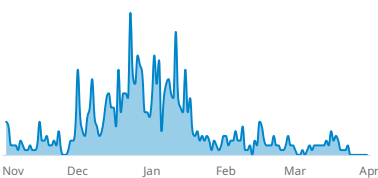

Demand Capture: Date-specific guest days / searches. This measures conversion.

Northern Hemisphere Searches

Searches for ski resorts in the Northern Hemisphere

Searches: Last 15 Order Dates

Searches for 2019-20 Season: Last 15 Order Dates

Searches by Geography

Searches happening now for the 2019-20 season

The North American regions are approximations of NSAA regions.

Northeast

Southeast

Midwest

Canada

Pacific Northwest