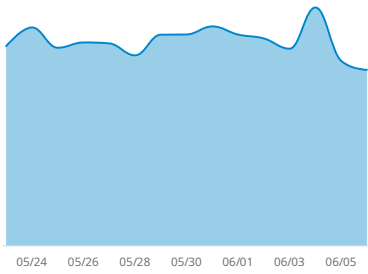

Partner Direct

Platform Bookings Last Week

Liftopia.com

6,972
Searches

▼ 33.80% Last Week

9.42%
Demand Capture

▼ 28.19% Last Week

2,287
Searches

▼ 25.50% Last Week

21.64%
Demand Capture

▼ 5.75% Last Week

Key Definitions

Searches: Searches from the Northern Hemisphere on Liftopia.com and ski partner direct channels. This measures traffic generation.

Demand Capture: Date-specific guest days / searches. This measures conversion.

Northern Hemisphere Searches

Searches for ski resorts in the Northern Hemisphere

Searches: Last 15 Order Dates

Searches for 2019-20 Season: Last 15 Order Dates