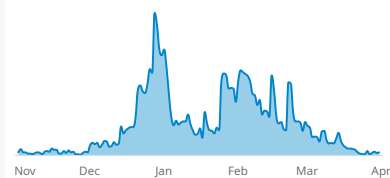

Partner Direct

Platform Bookings Last Week

Liftopia.com

6,972
Searches

▼ 33.80% Last Week

9.42%
Demand Capture

▼ 28.19% Last Week

2,287
Searches

▼ 25.50% Last Week

21.64%
Demand Capture

▼ 5.75% Last Week

Key Definitions

Searches: Searches from the Northern Hemisphere on Liftopia.com and ski partner direct channels. This measures traffic generation.

Demand Capture: Date-specific guest days / searches. This measures conversion.

Northern Hemisphere Searches

Searches for ski resorts in the Northern Hemisphere

Searches by Geography

Searches happening now for the 2019-20 season

The North American regions are approximations of NSAA regions.

Europe

Questions?

Contact Us: partners@liftopia.com